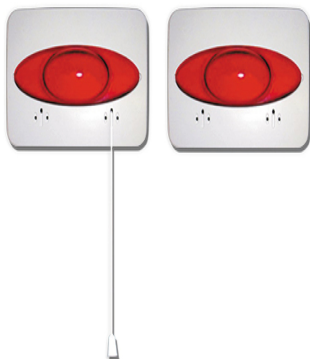

Bathroom alarm call kit, Ermes, with internal terminal and external terminal with sounder

6600/501

Product specification: OUTDOOR ALARM BATHROOM STATION

- Installed on 503 embedding box
- Alarm siren
- Red alarm light
- S.o.S. reset by reader/keypad or push button
- 230Vca powered
- Dimensions (L x H x D): 120 x 85 x 65 mm
- INDOOR ALARM BATHROOM STATION
- Installed on 503 embedding box
- S.o.S. cord-operated push-button
- Red light to emergency forwarded
- Battery enclosed (standy-by 24h - in Allarm 1h)
- Dimensions (L x H x D): 120 x 85 x 65 mm

Description

The Bathroom SOS Kit is the solution for emergency alerts in public bathrooms such as schools, clinics, nursing homes, coffee bars, offices.

The device is mandatory in bathrooms for persons with disabilities (Italian Ministerial Decree No 236 of 14 June 1989), and in all public facilities with shared bathrooms.

The kit includes:

- no. 1 indoor terminal with pull cord.
- no. 1 outdoor terminal with sounder and flasher.

Logistic data

- Packaging quantity single: **1**
- EAN single: **8021156068050**
- Base: **126 mm**
- Height: **137 mm**
- Depth: **92 mm**